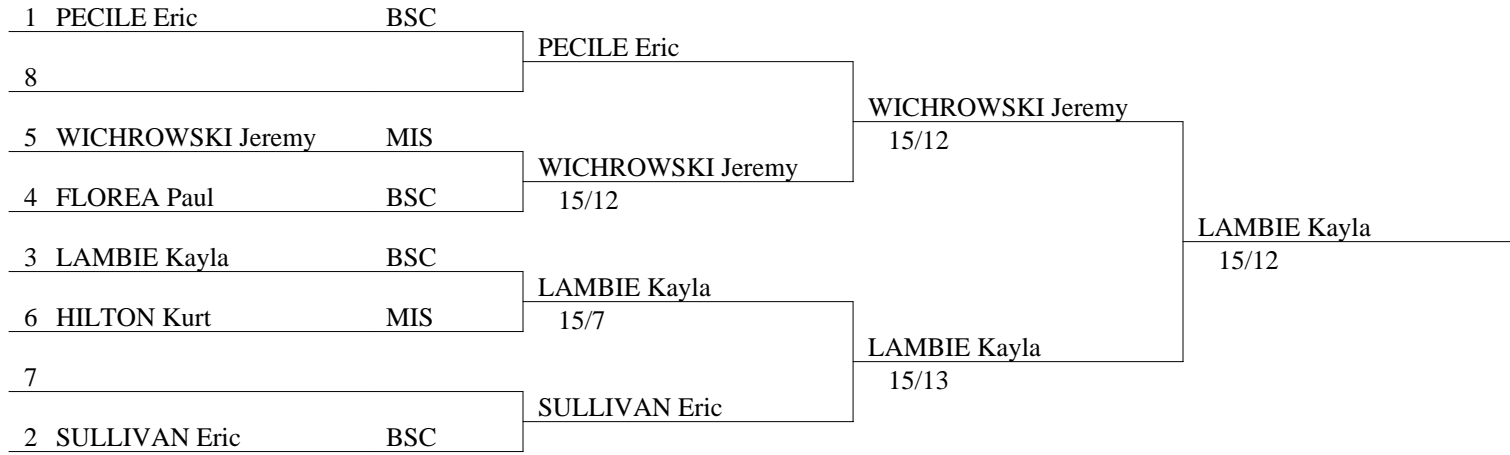

Beaches Bruhaha Junior Mixed Sabre 2008

Quarter-finals

Beaches Bruhaha Cadet Mixed Sabre 2008

Tableau of 16

Beaches Bruhaha Under 15 Mixed Sabre 2008

Tableau of 16

1	CIANCONE Michael	WF	CIANCONE Michael			
16						
9	WANG Clinton	BSC	WANG Clinton	CIANCONE Michael		
8	QUINSEY Aaron	KIN	15/8	15/5		
5	CUTHBERTSON Ste	CUT	CUTHBERTSON Ste		CIANCONE Michael	
12					15/8	
13				BIELICKI Conrad		
4	BIELICKI Conrad	KIN	BIELICKI Conrad	15/11		
3	BIELICKI Alex	KIN	BIELICKI Alex			WICHROWSKI Jere
14						15/11
11	GREENE Philip	BSC	BINKS-COLLIER Ma	BINKS-COLLIER Ma		
6	BINKS-COLLIER Ma	BSC	15/11	15/8		
7	THEBAULT Logan	QFC	THEBAULT Logan		WICHROWSKI Jere	
10	SOPER Jonathan	KIN	15/11		15/4	
15				WICHROWSKI Jere		
2	WICHROWSKI Jere	MIS	WICHROWSKI Jere	15/6		

Beaches Bruhaha Under 13 Mixed Sabre 2008

Quarter-finals

1	BINKS-COLLIER Max	BSC					
8			BINKS-COLLIER Max				
5	FITZPATRICK Logan	WFC			BINKS-COLLIER Max		
4	QUINSEY Aaron	KIN	FITZPATRICK Logan	15/11	15/9		
3	SOPER Jonathan	KIN					BIELICKI Alex
6	TASSONYI Rory	BSC	SOPER Jonathan	15/5			15/11
7					BIELICKI Alex		
2	BIELICKI Alex	KIN	BIELICKI Alex		15/8		