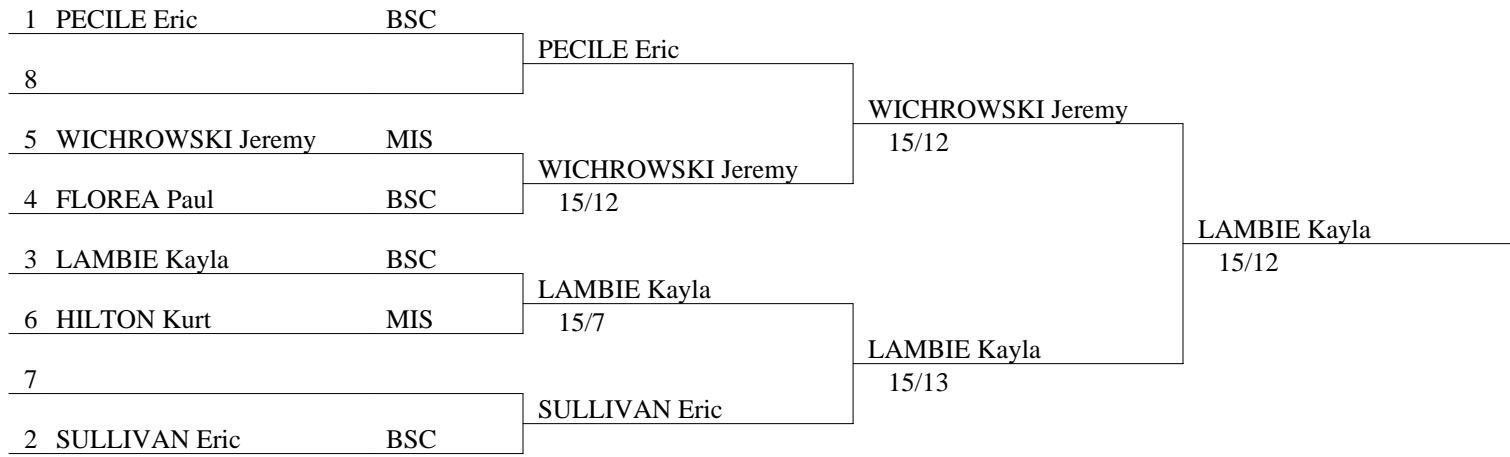

Beaches Bruhaha Junior Mixed Sabre 2008

Quarter-finals

Beaches Bruhaha Cadet Mixed Sabre 2008

Tableau of 16

1	LAMBIE Kayla	BSC					
16			LAMBIE Kayla				
9	BINKS-COLLIER M	BSC			LAMBIE Kayla		
8	CUTHBERTSON St	CUT	CUTHBERTSON St	15/6			
5	WICHROWSKI Jere	MIS					LAMBIE Kayla
12	GRODINSKI Natash	CUT	WICHROWSKI Jere	15/14			15/10
13					WICHROWSKI Jere		
4	PECILE Eric	BSC	PECILE Eric	15/14			
3	FLOREA Paul	BSC					LAMBIE Kayla
14			FLOREA Paul				15/13
11	WANG Clinton	BSC			FLOREA Paul		
6	HILTON Kurt	MIS	HILTON Kurt	15/13			
7	SULLIVAN Eric	BSC					SULLIVAN Eric
10	KURTIN Claire	BSC	SULLIVAN Eric	15/14			15/14
15					SULLIVAN Eric		
2	HUTCHINGS Charle	CUT	HUTCHINGS Charle	15/11			

Beaches Bruhaha Under 15 Mixed Sabre 2008

Tableau of 16

1	CIANCONE Michael	WF	CIANCONE Michael			
16						
9	WANG Clinton	BSC	WANG Clinton	CIANCONE Michael		
8	QUINSEY Aaron	KIN	15/8	15/5		
5	CUTHBERTSON Ste	CUT	CUTHBERTSON Ste		CIANCONE Michael	
12					15/8	
13				BIELICKI Conrad		
4	BIELICKI Conrad	KIN	BIELICKI Conrad	15/11		
3	BIELICKI Alex	KIN	BIELICKI Alex			WICHROWSKI Jere
14						15/11
11	GREENE Philip	BSC	BINKS-COLLIER Ma	BINKS-COLLIER Ma		
6	BINKS-COLLIER Ma	BSC	15/11	15/8		
7	THEBAULT Logan	QFC	THEBAULT Logan		WICHROWSKI Jere	
10	SOPER Jonathan	KIN	15/11		15/4	
15				WICHROWSKI Jere		
2	WICHROWSKI Jere	MIS	WICHROWSKI Jere	15/6		